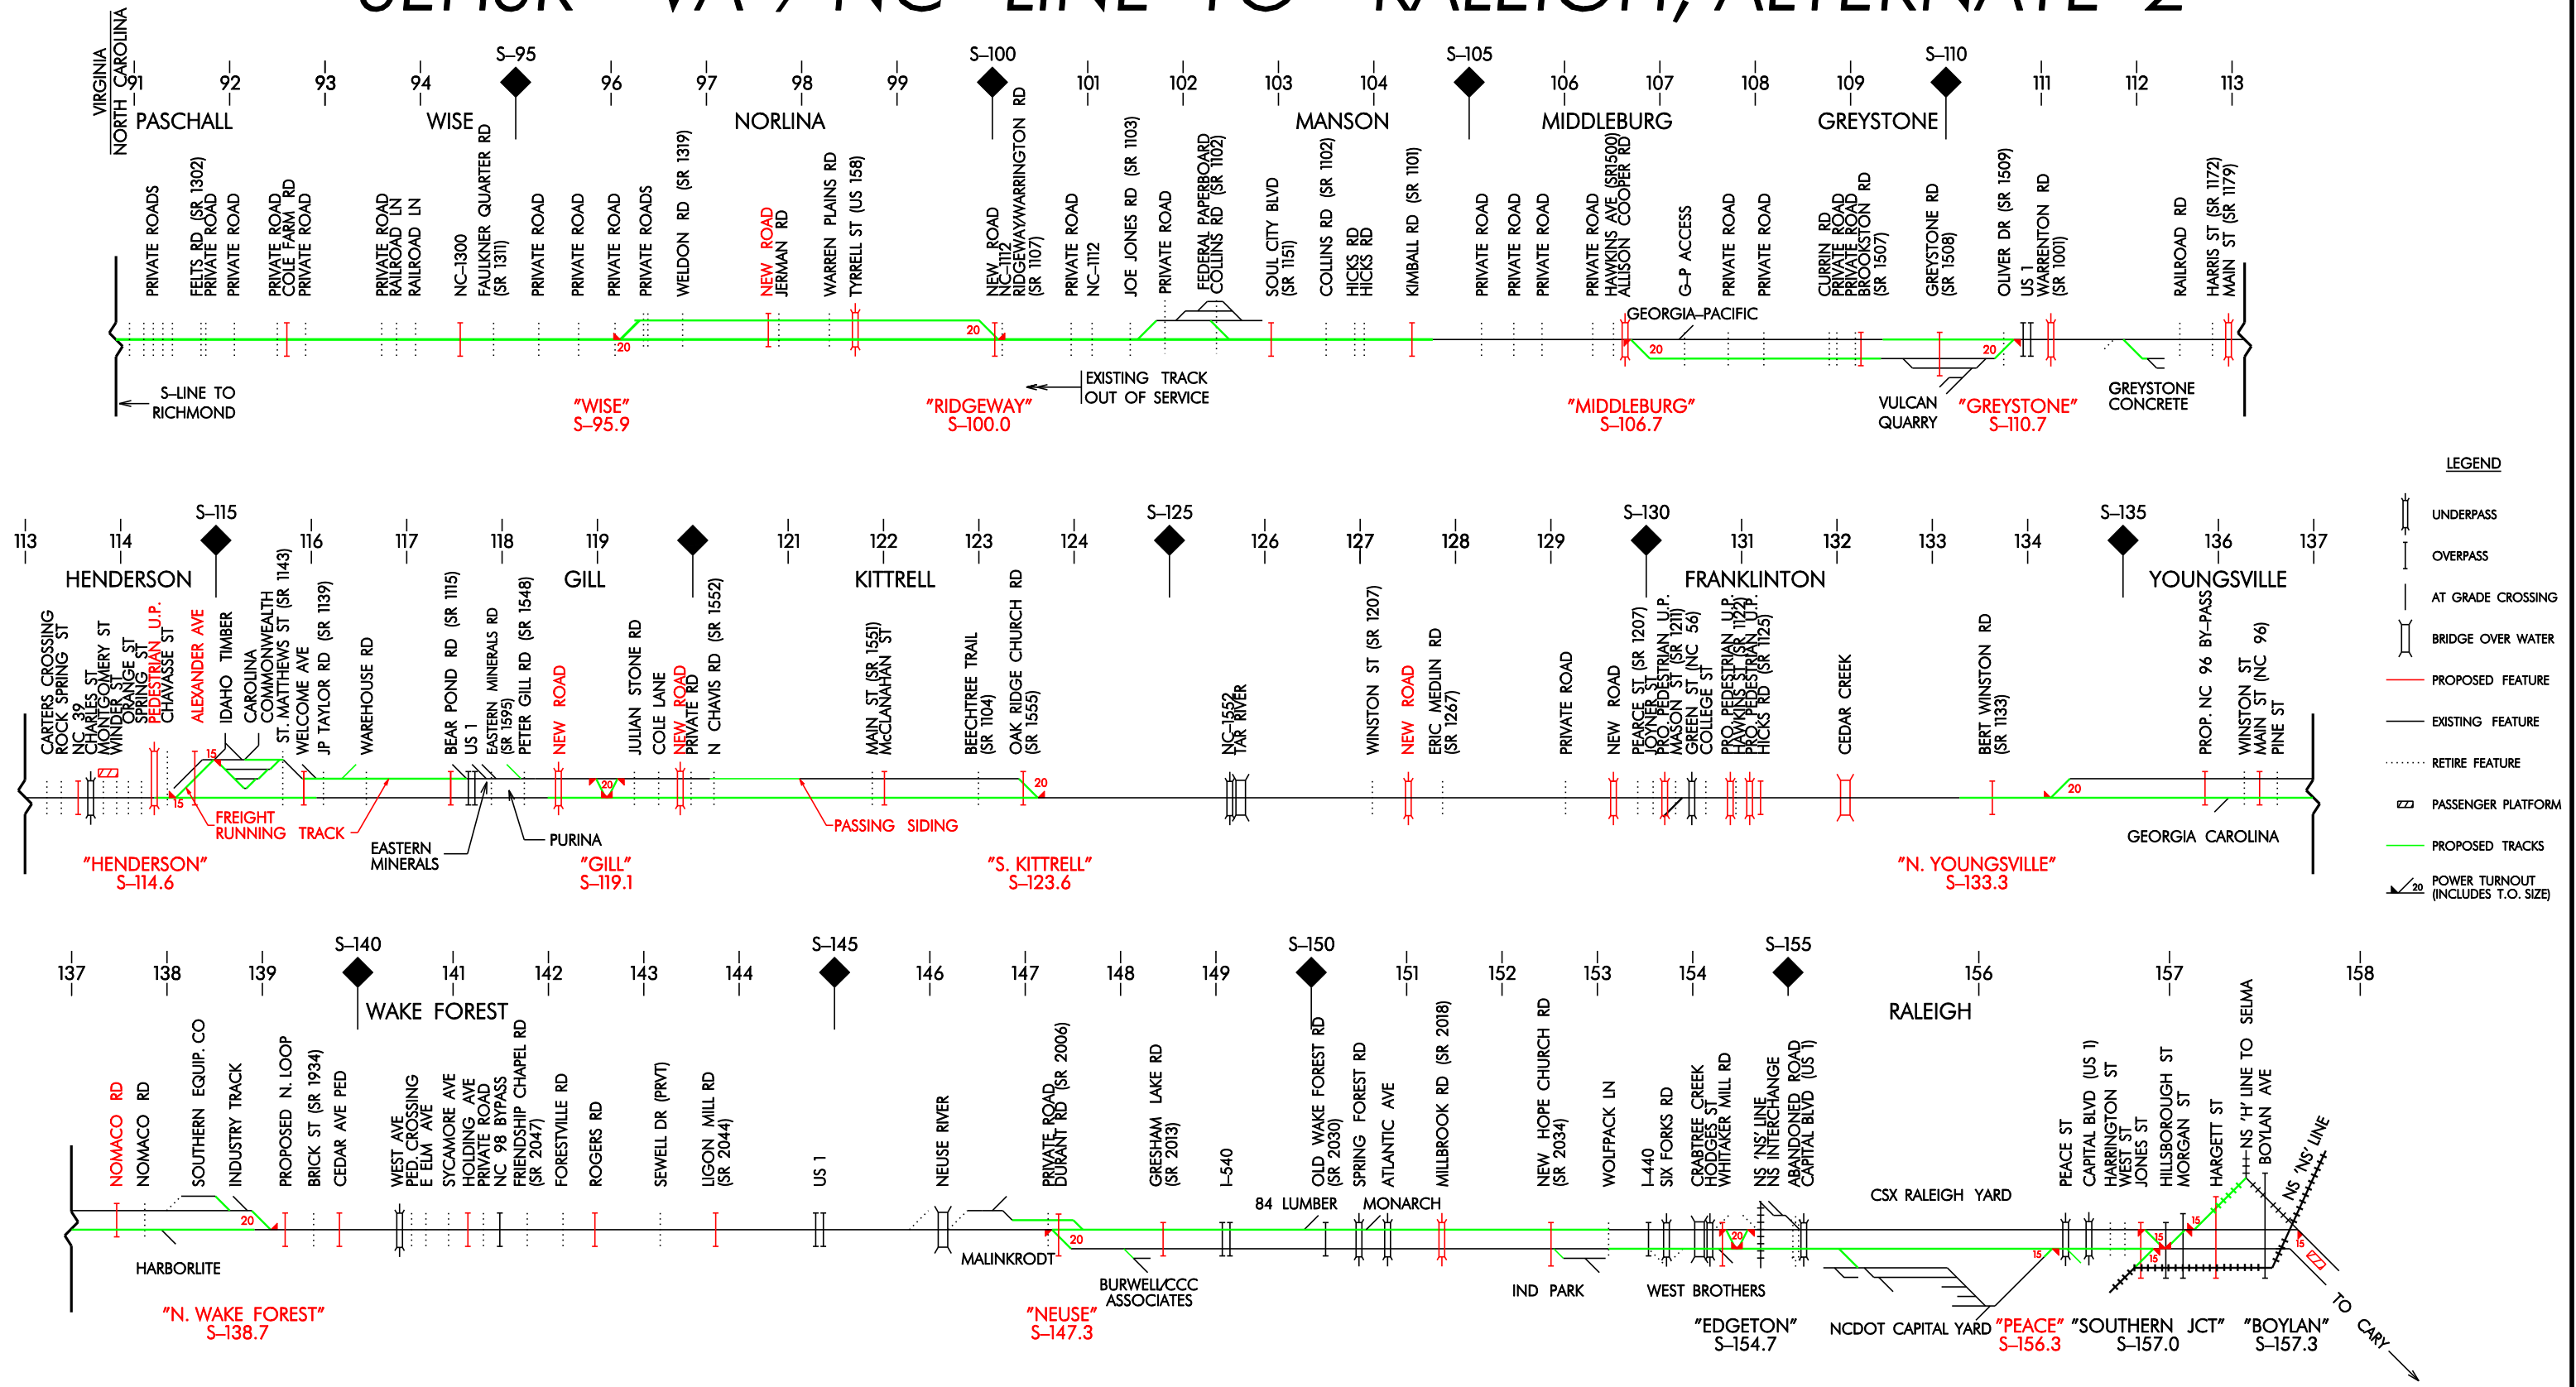

SEHSR- VA / NC LINE TO RALEIGH, ALTERNATE 2

PRELIMINARY; SUBJECT TO CHANGE
05-01-2009