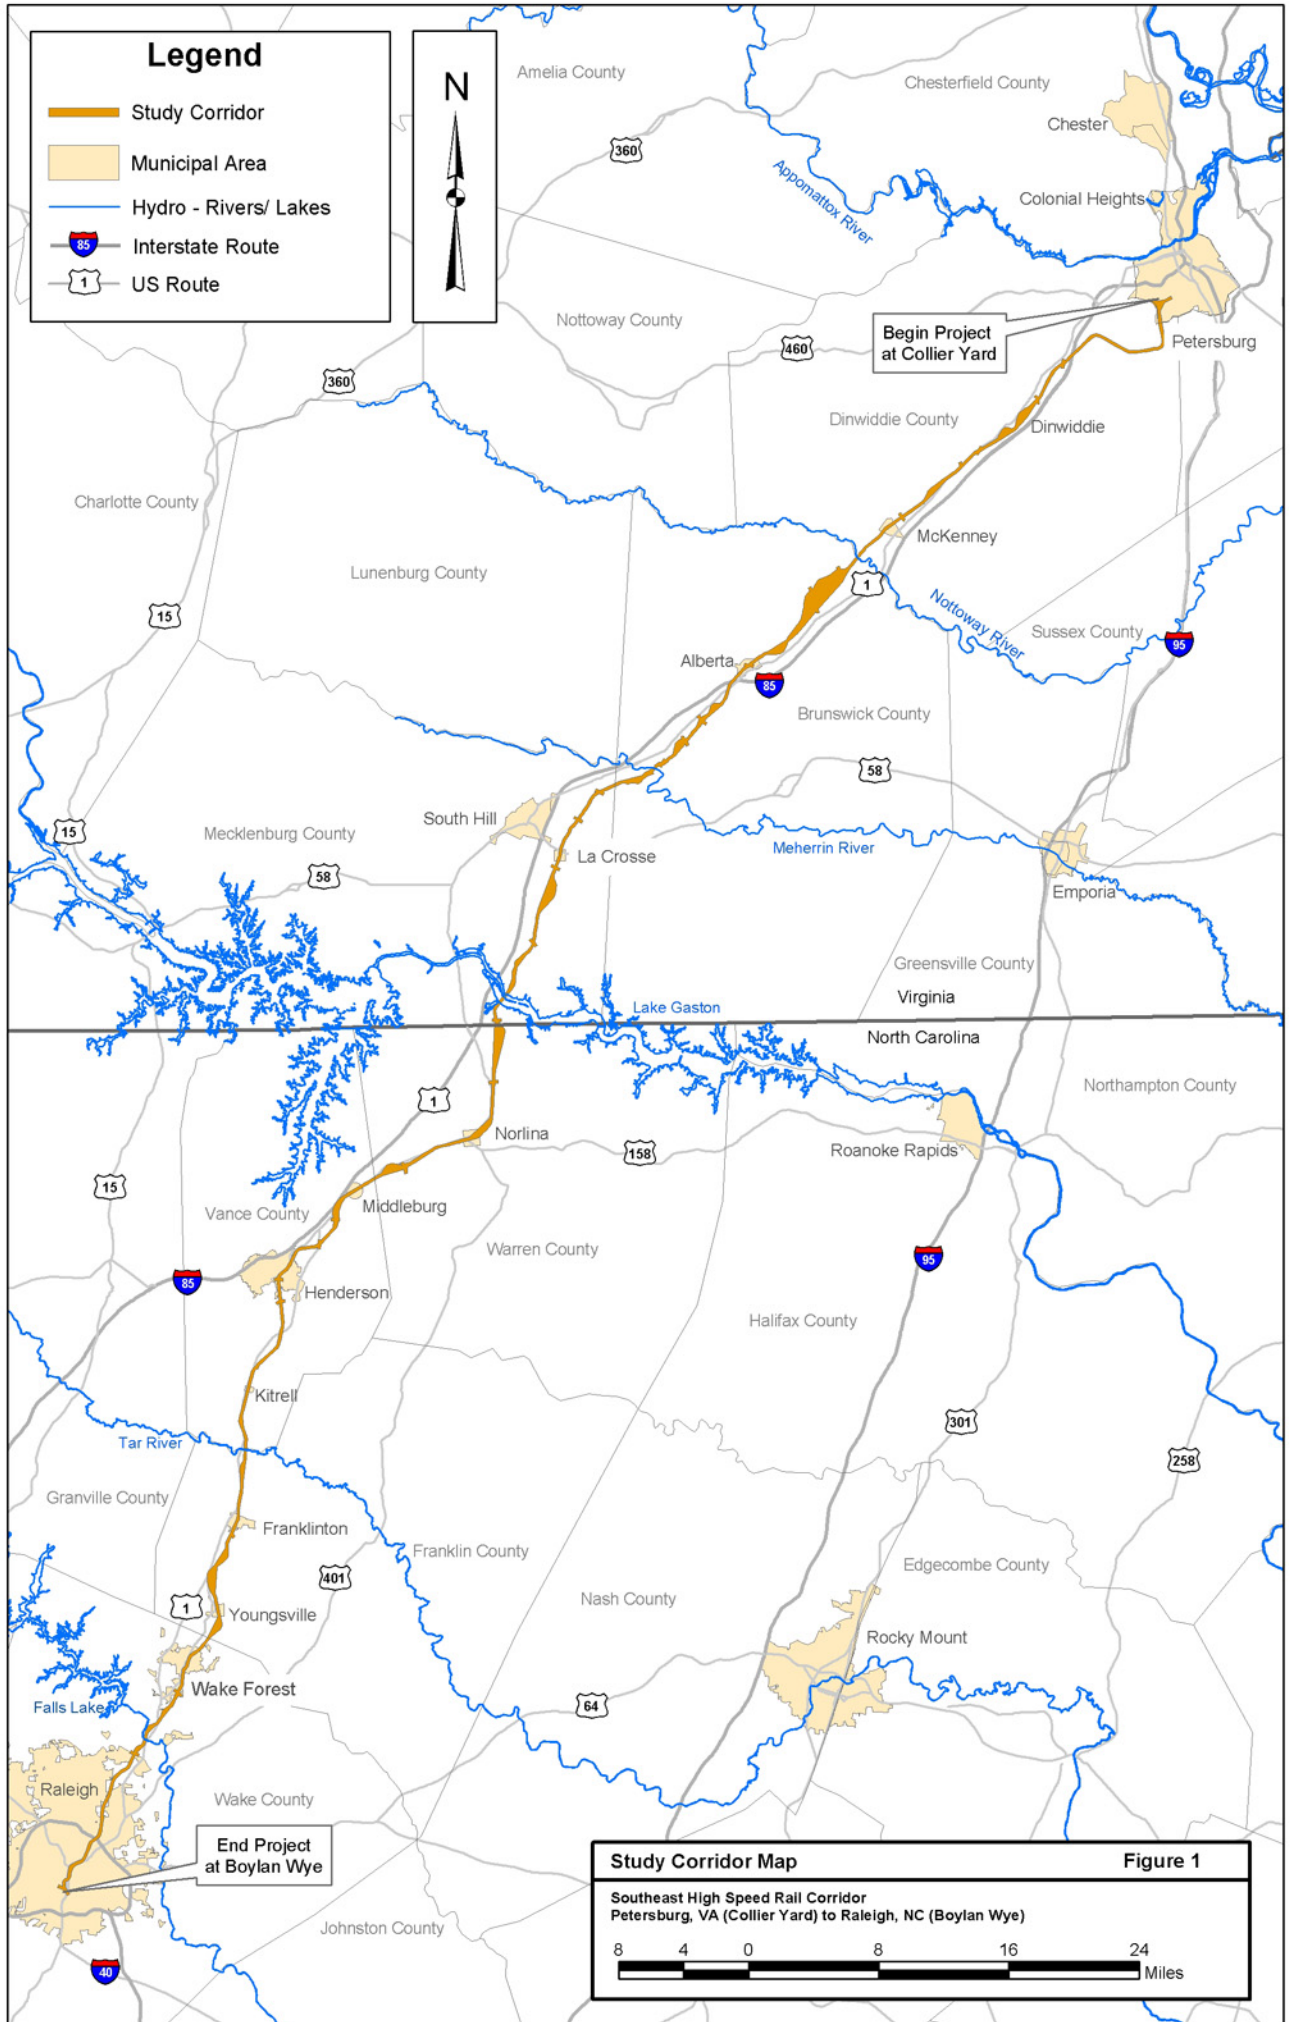

# Legend

-  Study Corridor
-  Municipal Area
-  Hydro - Rivers/ Lakes
-  Interstate Route
-  US Route

Begin Project at Collier Yard

End Project at Boylan Wye

### Study Corridor Map

Figure 1

Southeast High Speed Rail Corridor  
Petersburg, VA (Collier Yard) to Raleigh, NC (Boylan Wye)